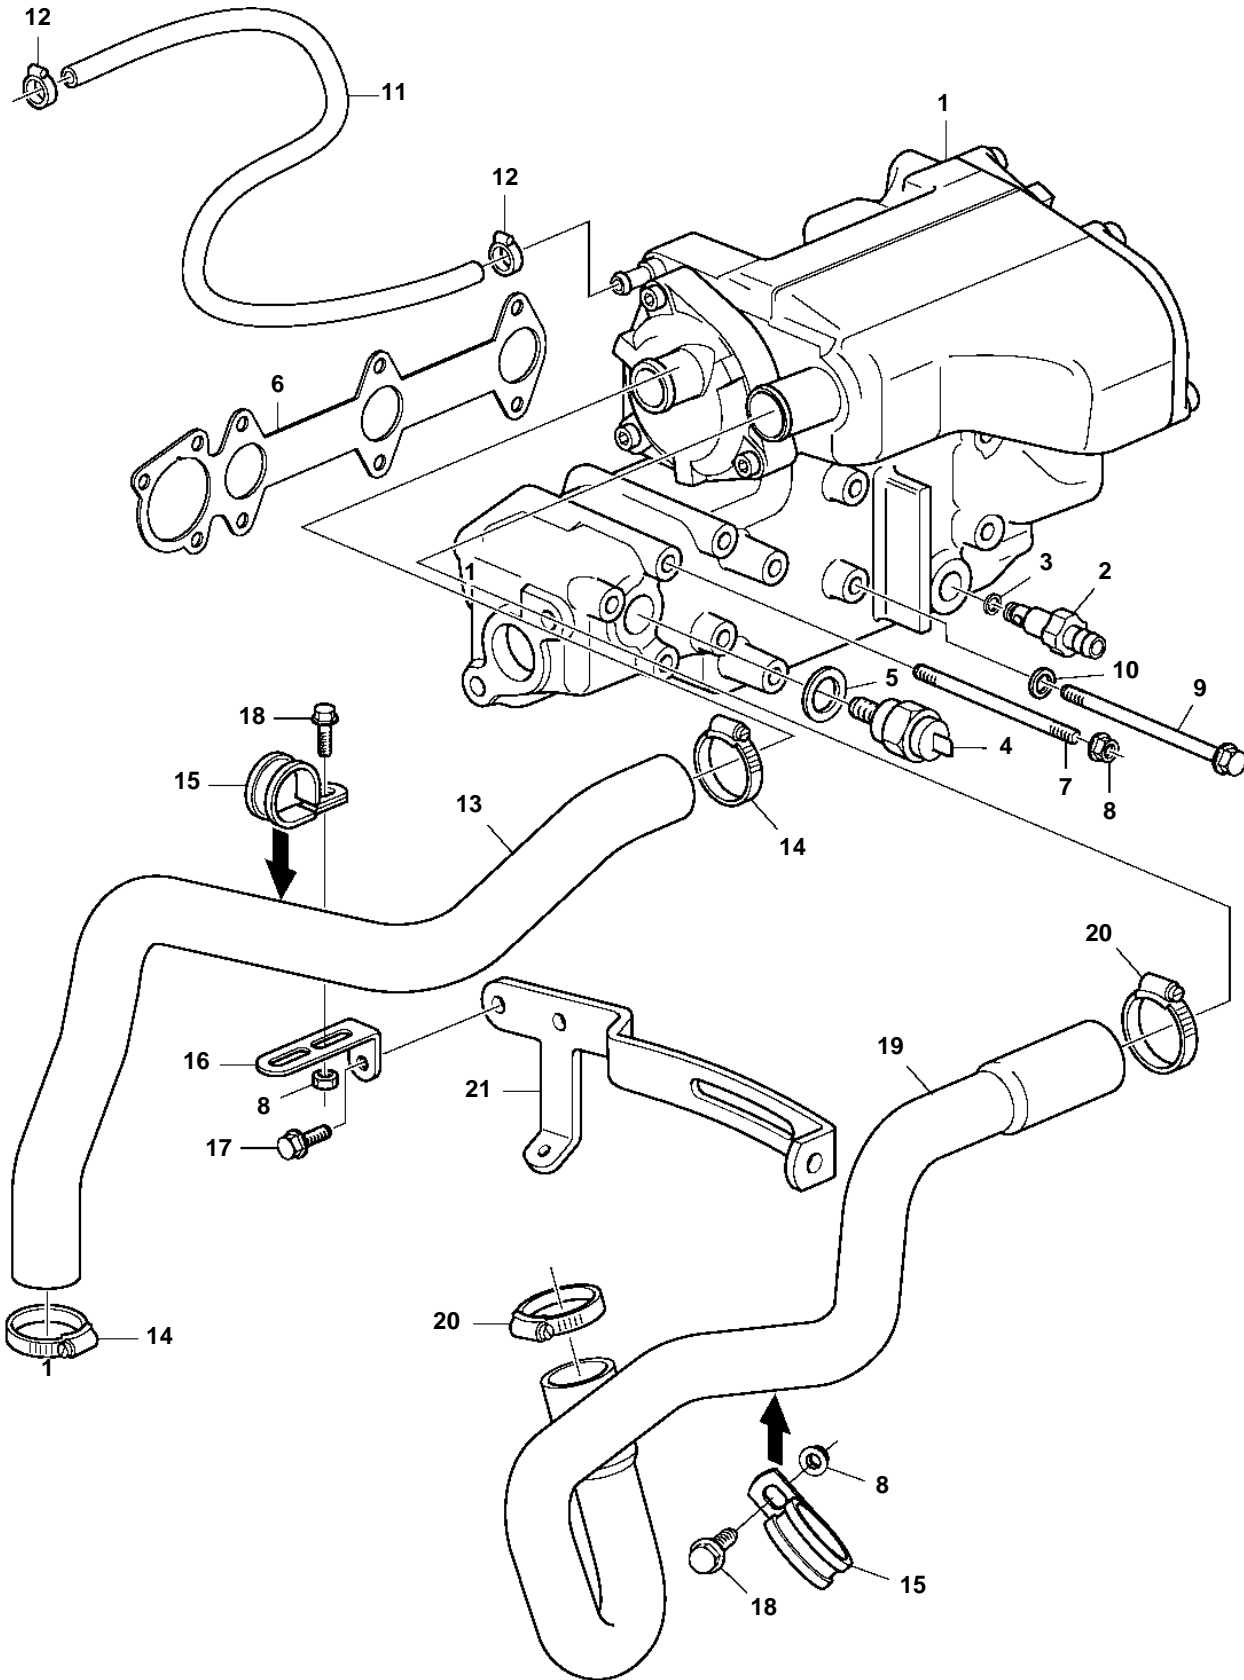

D1-20

22934

Upd: 23 MAR 2006

22934

7746500 - 26 - 8336

## D1-20

REF	PART NO.	QTY	DESCRIPTION	SEE SEC.	NOTES
1	3840128	1	Heat exchanger		
				9709	
2		1	Draining nippel	9709	
3		1	· O-ring		
4	827151	1	Temperature sensor		
5	11998	1	Gasket		
6	3812151	1	Gasket		
7		2			
8	945407	4	Flange nut		
9	955285	7	Screw		
10	861913	7	Spring washer		
11	949745	1	Hose		Heat exchanger-expansion tank.
12	961664	2	Hose clamp		
13	3812156	1	Hose		Heat exchanger-Sea water pump.
14	943475	2	Hose clamp		
15	952636	2	Clamp		
16	965558	1	Bracket		
17	947107	1	Flange screw		
18	946544	2	Flange screw		
19	3818594	1	Hose		Heat exchanger-water pump.
20	853548	2	Hose clamp		
21		1	Tensioner	8355	